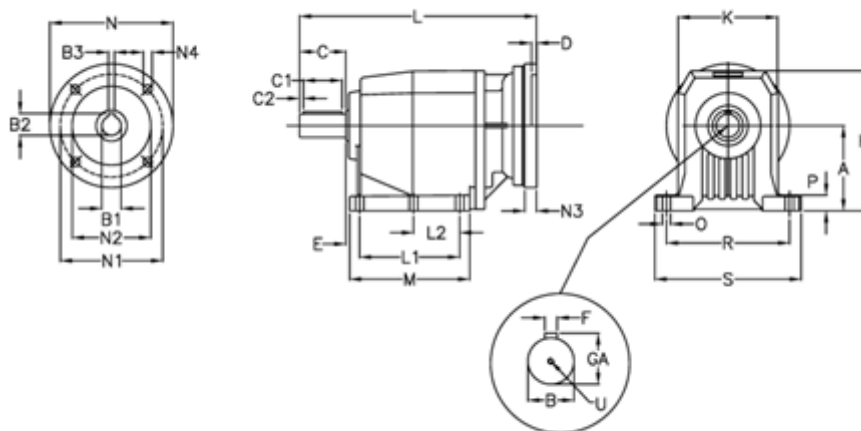

Data Sheet

Article number: 40600802401250
Description: Helical gearbox
C802P-24-P132B5

Measures

| | | | |
|-----------|------------|-----------|------------|
| A = 250 | D = 5.0 | L2 = 0.0 | P = 35 |
| B = 80 | E = 33 | M = 277.0 | R = 370 |
| B1 = 38 | F = 22 | N = 300 | S = 440 |
| B2 = 41.3 | GA = 85.0 | N1 = 265 | U = M20x42 |
| B3 = 10 | H = 420 | N2 = 230 | |
| C = 140 | K = 320 | N3 = 16 | |
| C1 = 110 | L = 579.5 | N4 = 14 | |
| C2 = 15 | L1 = 210.0 | O = 26 | |